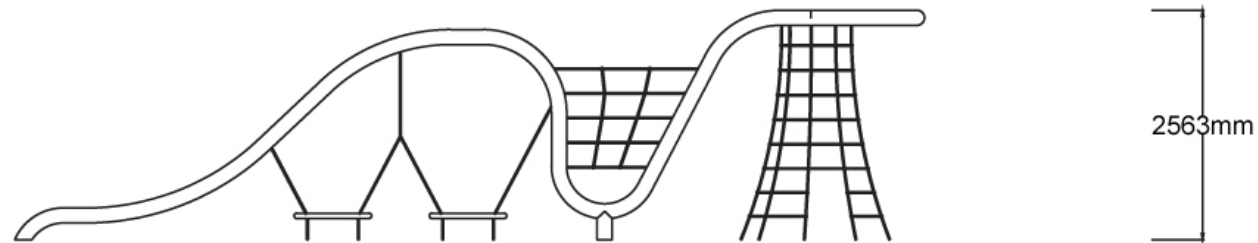

Side Elevation