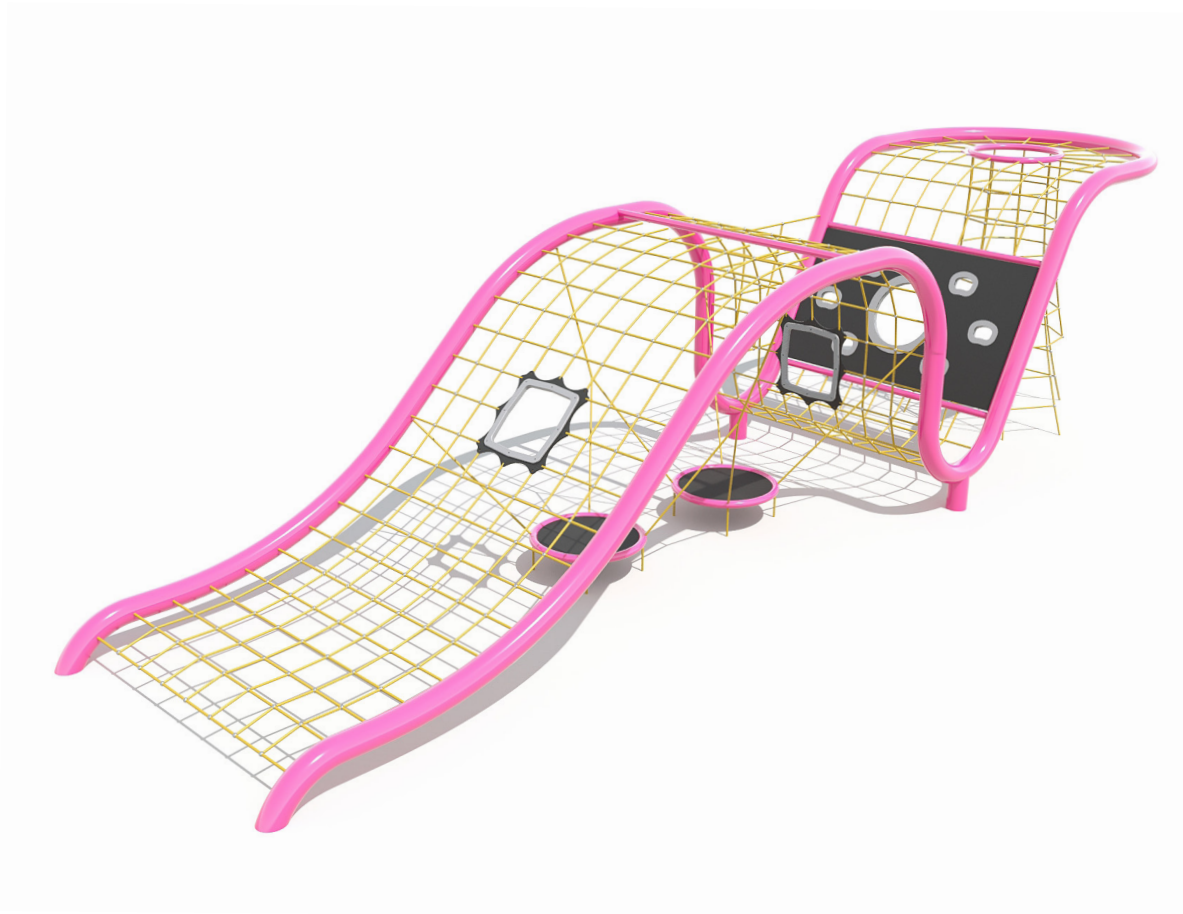

## Specifications

Max Height	2.6m
Fall Zone Area	82.4m <sup>2</sup>
Max Fall Height	2.6m
Equipment Size	2.4m(w) x 9.9m(l) x 2.6m(h)

## Materials & Equipment

Structure	Powdercoated stainless steel
Dynamic	18mm steel-reinforced rope, Rubber membrane
Static	HDPE handles

## Side Elevation

## Top View