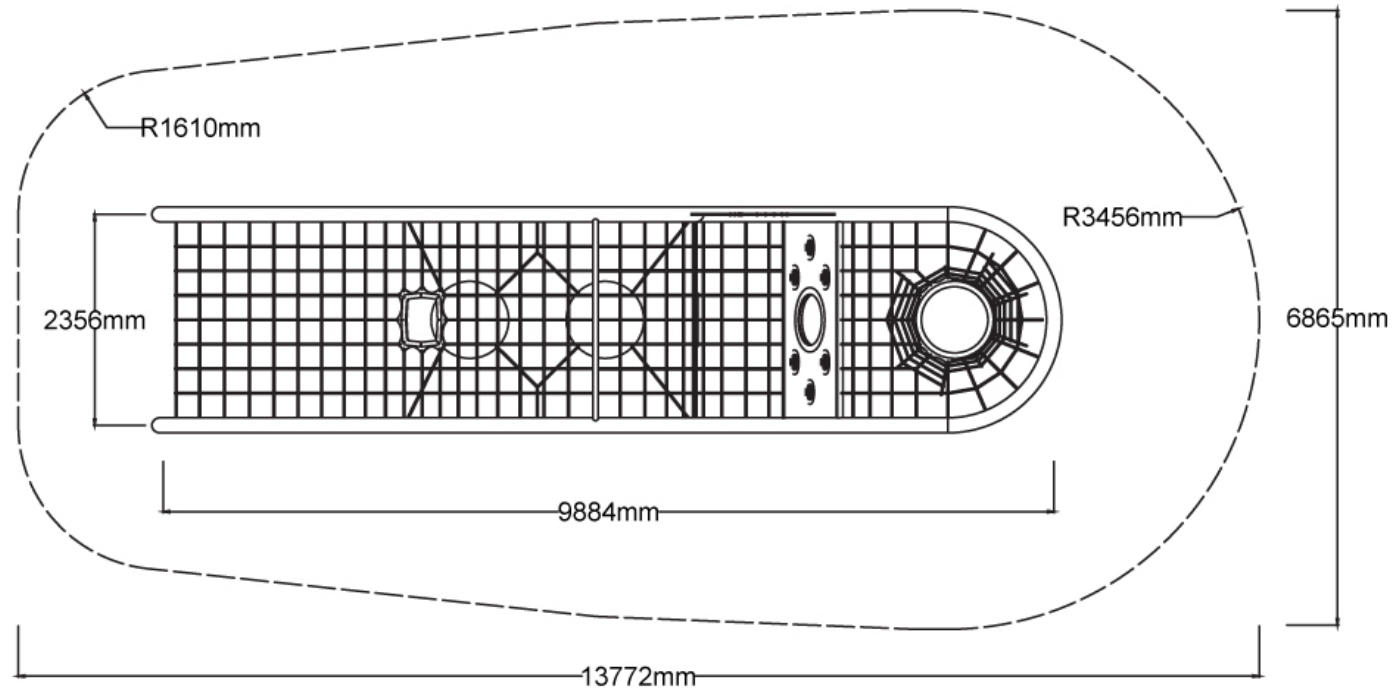

Top View

DOWNLOADS

For access to our DWG files and High Resolution Product images, please [Click here](#) to login or create an account.