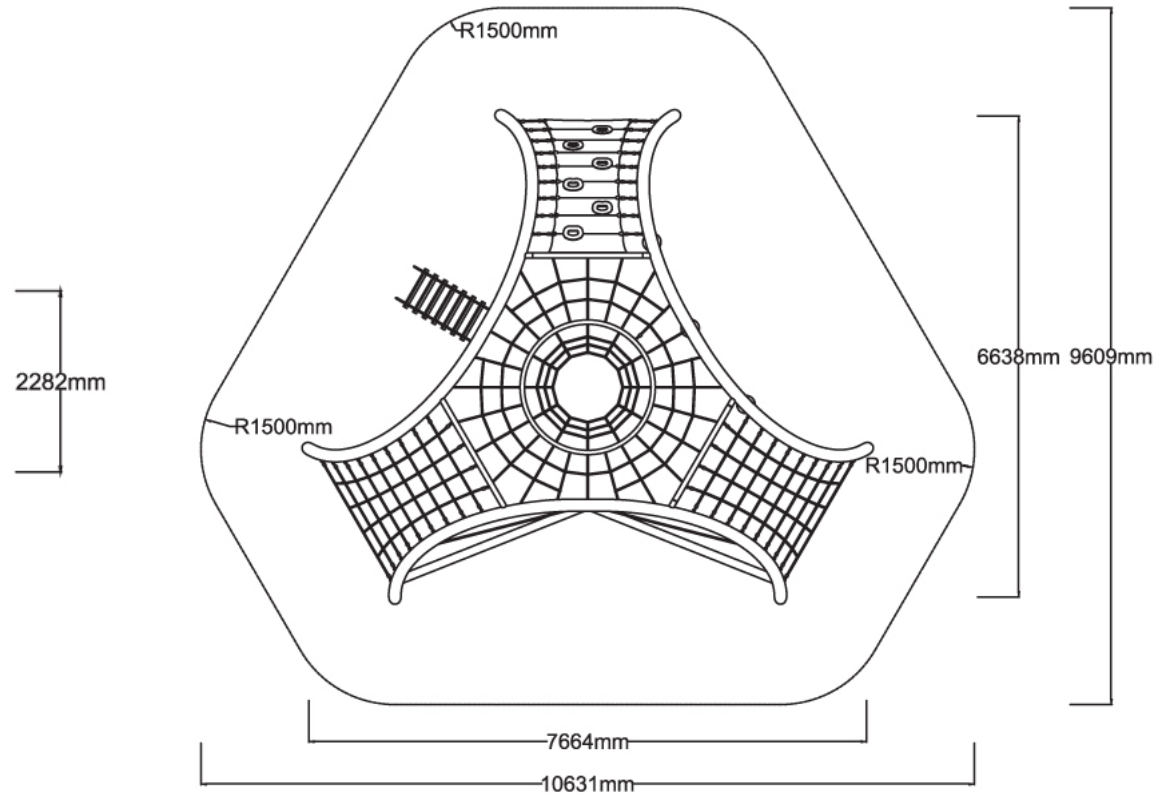

Users 1-33

Specifications

Max Height	2.3m
Fall Zone Area	77.3m ²
Max Fall Height	2.3m
Equipment Size	7.7m(w) x 6.7m(l) x 2.3m(h)

Materials & Equipment

Structure	Powdercoated stainless steel
Dynamic	18mm steel-reinforced rope, 120mm square jungle rope, Rubber membrane and pommels
Static	Timber or plastic steps

Colours

[Click here](#) to see our Rope and Powdercoat colours or consult colours with Kaebel Leisure.

Side Elevation

Top View

DOWNLOADS

For access to our DWG files and High Resolution Product images, please [Click here](#) to login or create an account.