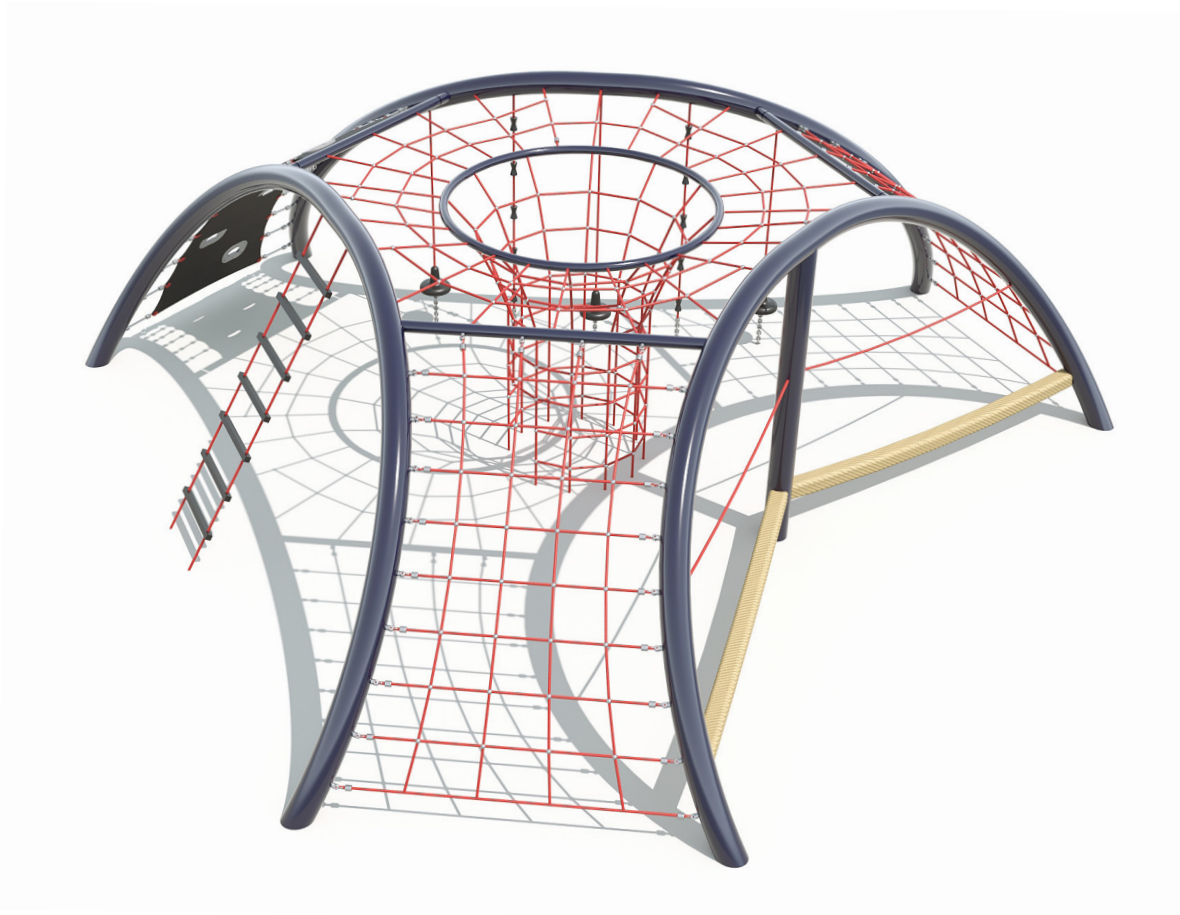

Users 1-33

Specifications

Max Height	2.3m
Fall Zone Area	77.3m ²
Max Fall Height	2.3m
Equipment Size	7.7m(w) x 6.7m(l) x 2.3m(h)

Materials & Equipment

Structure	Powdercoated stainless steel
Dynamic	18mm steel-reinforced rope, 120mm square jungle rope, Rubber membrane and pommels
Static	Timber or plastic steps

Colours

[Click here](#) to see our Rope and Powdercoat colours or consult colours with Kaebel Leisure.

Side Elevation

Top View

DOWNLOADS

For access to our DWG files and High Resolution Product images, please [Click here](#) to login or create an account.