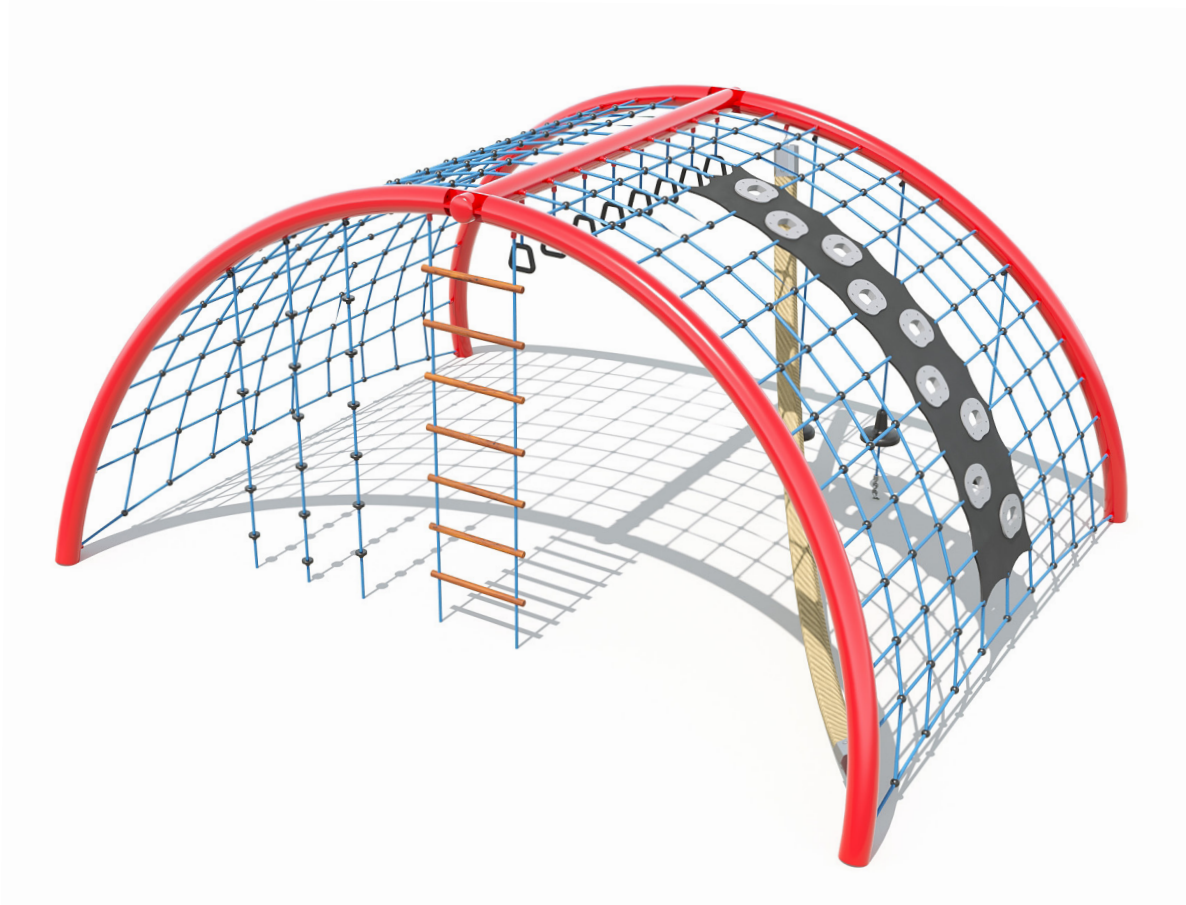

Users 1-22

Specifications

Max Height	2.5m
Fall Zone Area	55.3m ²
Max Fall Height	2.5m
Equipment Size	4.2m(w) x 5.1m(l) x 2.5m(h)

Materials & Equipment

Structure	Powdercoated stainless steel
Dynamic	18mm steel-reinforced rope, 120mm square jungle rope, Rubber membrane and pommels
Static	Timber or plastic steps

Colours

[Click here](#) to see our Rope and Powdercoat colours or consult colours with Kaebel Leisure.

Side Elevation

Top View

DOWNLOADS

For access to our DWG files and High Resolution Product images, please [Click here](#) to login or create an account.