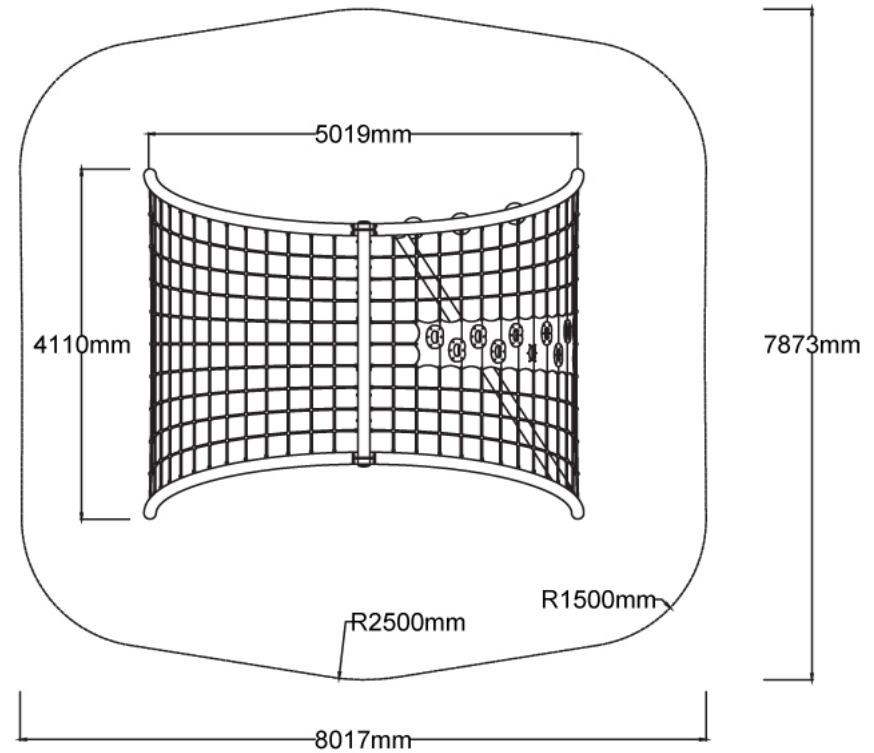

Users 1-22

Specifications

Max Height	2.5m
Fall Zone Area	55.3m ²
Max Fall Height	2.5m
Equipment Size	4.2m(w) x 5.1m(l) x 2.5m(h)

Materials & Equipment

Structure	Powdercoated stainless steel
Dynamic	18mm steel-reinforced rope, 120mm square jungle rope, Rubber membrane and pommels
Static	Timber or plastic steps

Colours

[Click here](#) to see our Rope and Powdercoat colours or consult colours with Kaebel Leisure.

Side Elevation

Top View

DOWNLOADS

For access to our DWG files and High Resolution Product images, please [Click here](#) to login or create an account.