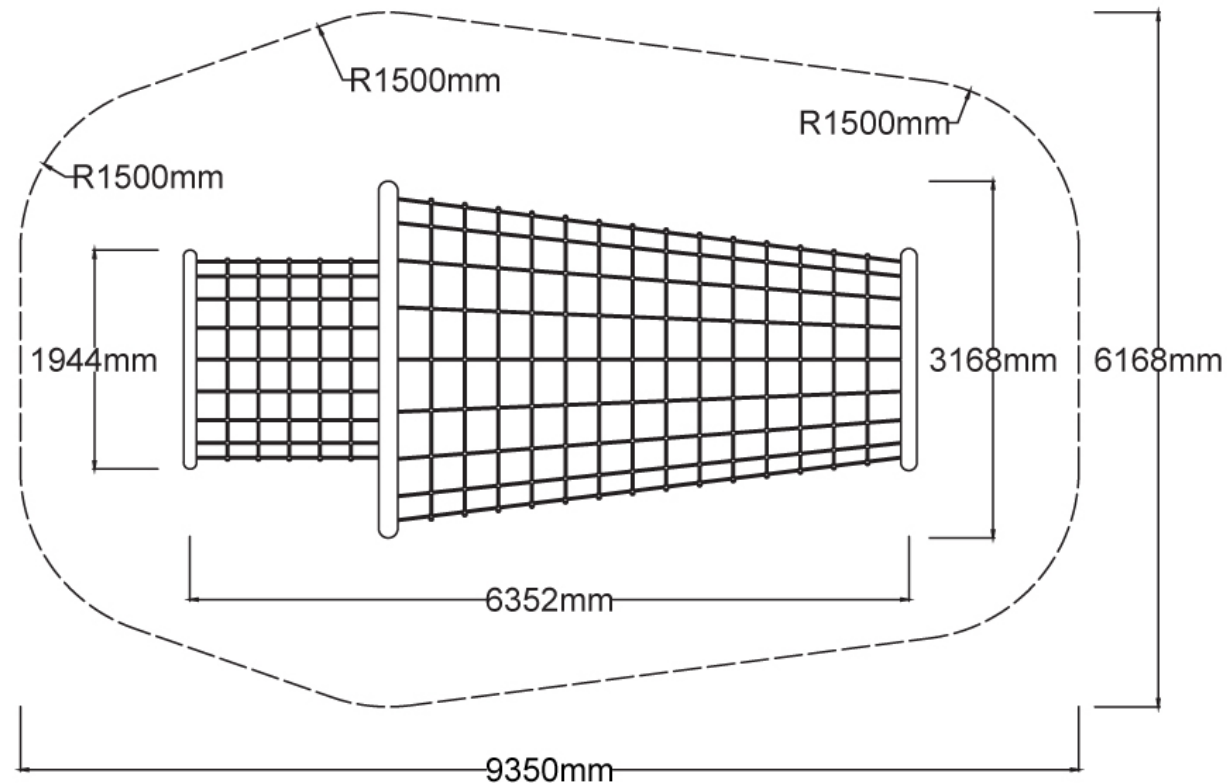

Users 1-20

Specifications

Max Height	1.6m
Fall Zone Area	48.8m ²
Max Fall Height	1.6m
Equipment Size	3.2m(w) x 6.4m(l) x 1.6m(h)

Materials & Equipment

Structure	Powdercoated stainless steel
Dynamic	18mm steel-reinforced rope

Colours

[Click here](#) to see our Rope and Powdercoat colours or consult colours with Kaebel Leisure.

Side Elevation

Top View

DOWNLOADS

For access to our DWG files and High Resolution Product images, please [Click here](#) to login or create an account.