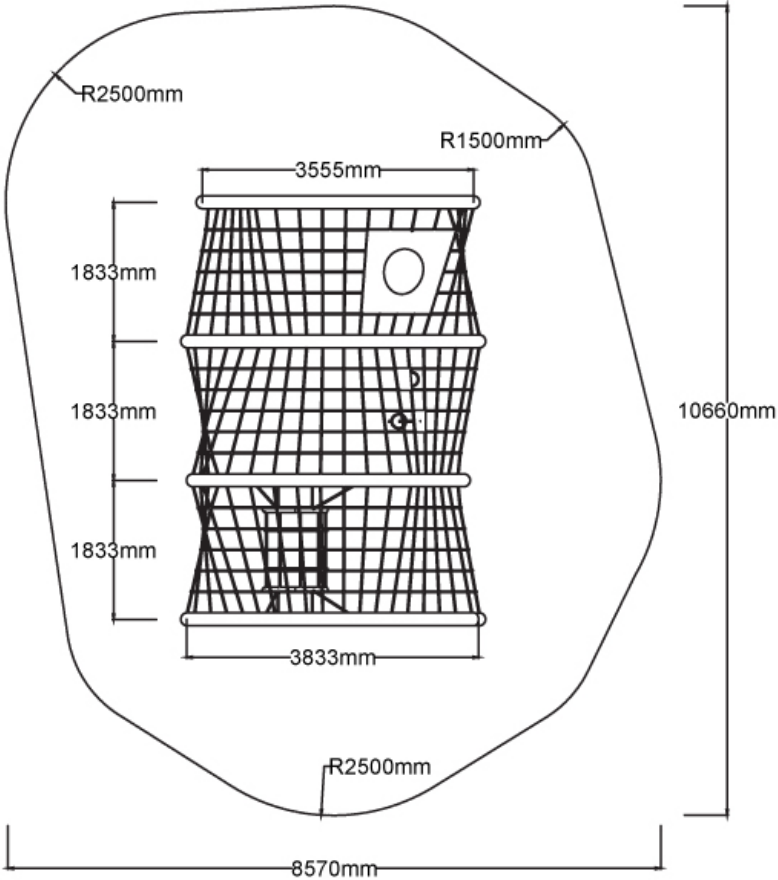

Users 1-29

Specifications

Max Height	2.4m
Fall Zone Area	72.2m ²
Max Fall Height	2.4m
Equipment Size	3.6m(w) x 5.5m(l) x 2.4m(h)

Materials & Equipment

Structure	Powdercoated stainless steel
Dynamic	18mm steel-reinforced rope, Rubber membrane and pommels

Colours

[Click here](#) to see our Rope and Powdercoat colours or consult colours with Kaebel Leisure.

Side Elevation

Top View

DOWNLOADS

For access to our DWG files and High Resolution Product images, please [Click here](#) to login or create an account.