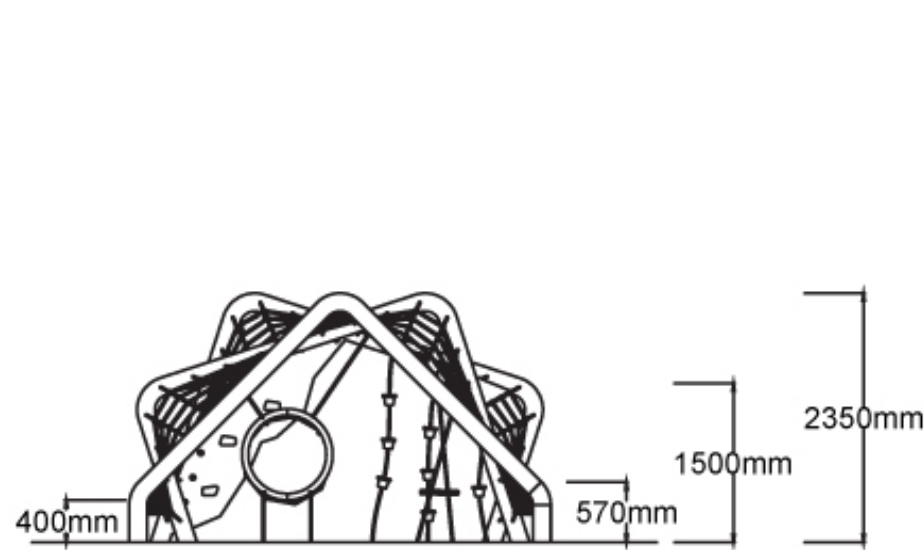

Users 1-29

Specifications

Max Height	2.4m
Fall Zone Area	72.2m ²
Max Fall Height	2.4m
Equipment Size	3.6m(w) x 5.5m(l) x 2.4m(h)

Materials & Equipment

Structure	Powdercoated stainless steel
Dynamic	18mm steel-reinforced rope, Rubber membrane and pommels

Colours

[Click here](#) to see our Rope and Powdercoat colours or consult colours with Kaebel Leisure.

Side Elevation

Top View

DOWNLOADS

For access to our DWG files and High Resolution Product images, please [Click here](#) to login or create an account.