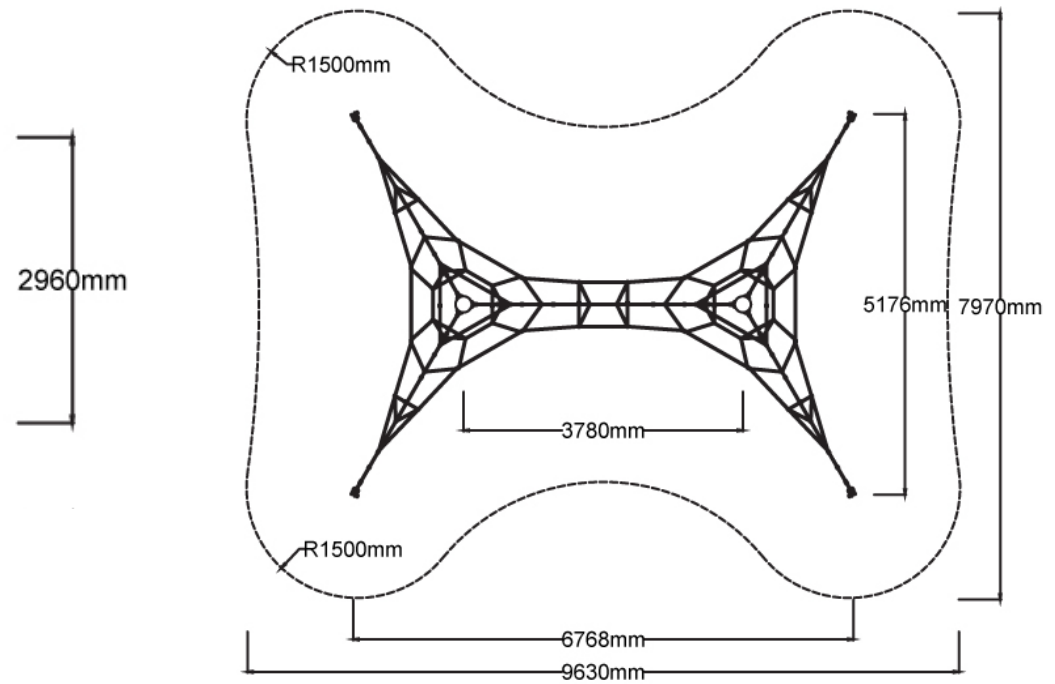

Top View

DOWNLOADS

For access to our DWG files and High Resolution Product images, please [Click here](#) to login or create an account.