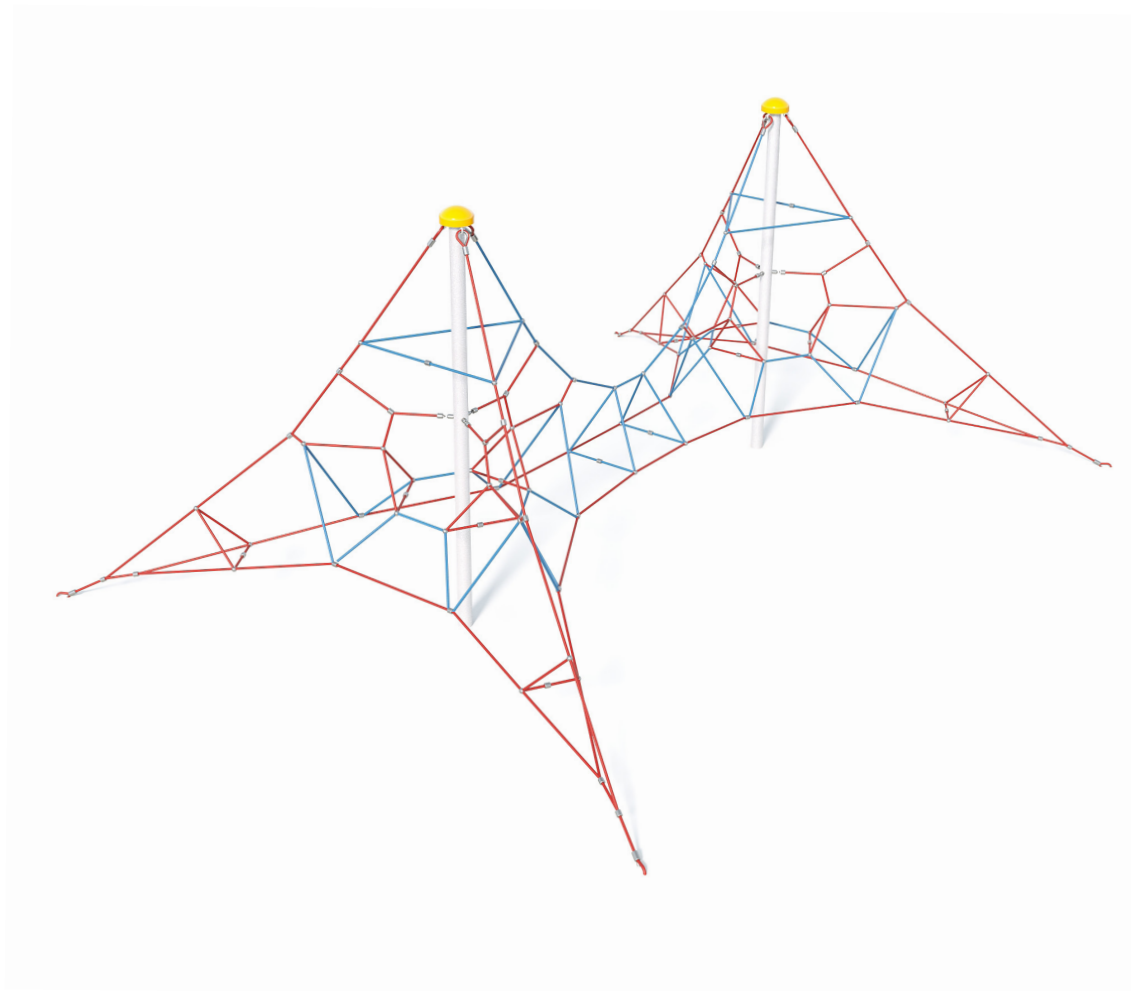

### Specifications

Max Height	3m
Fall Zone Area	62.3m <sup>2</sup>
Max Fall Height	2m
Equipment Size	5.2m(w) x 6.8m(l) x 3m(h)

### Materials & Equipment

Structure	Powdercoated stainless steel
Dynamic	18mm steel reinforced rope