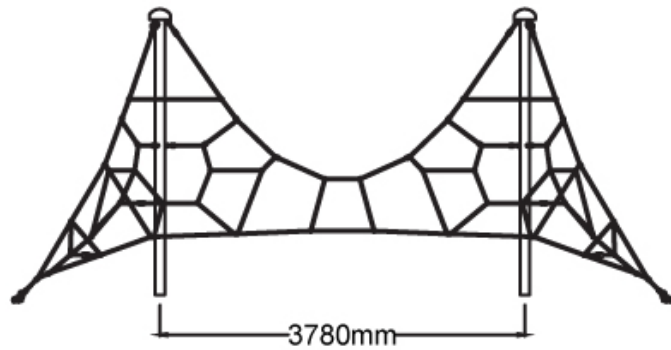

Side Elevation