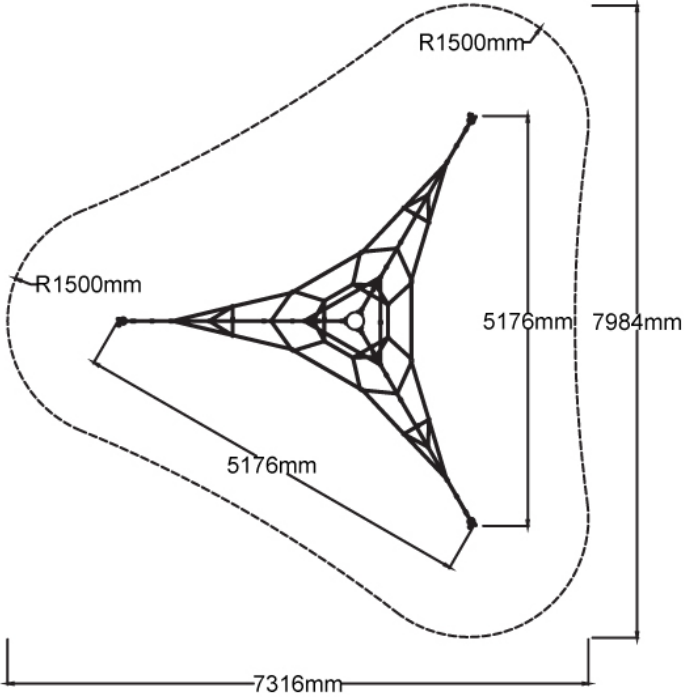

Users 1-5

Specifications

Max Height	3m
Fall Zone Area	38.6m ²
Max Fall Height	2m
Equipment Size	5.2m(w) x 5.2m(l) x 3m(h)

Materials & Equipment

Structure	Powdercoated stainless steel
Dynamic	18mm steel reinforced rope

Colours

[Click here](#) to see our Rope and Powdercoat colours or consult colours with Kaebel Leisure.

Side Elevation

Top View

DOWNLOADS

For access to our DWG files and High Resolution Product images, please [Click here](#) to login or create an account.