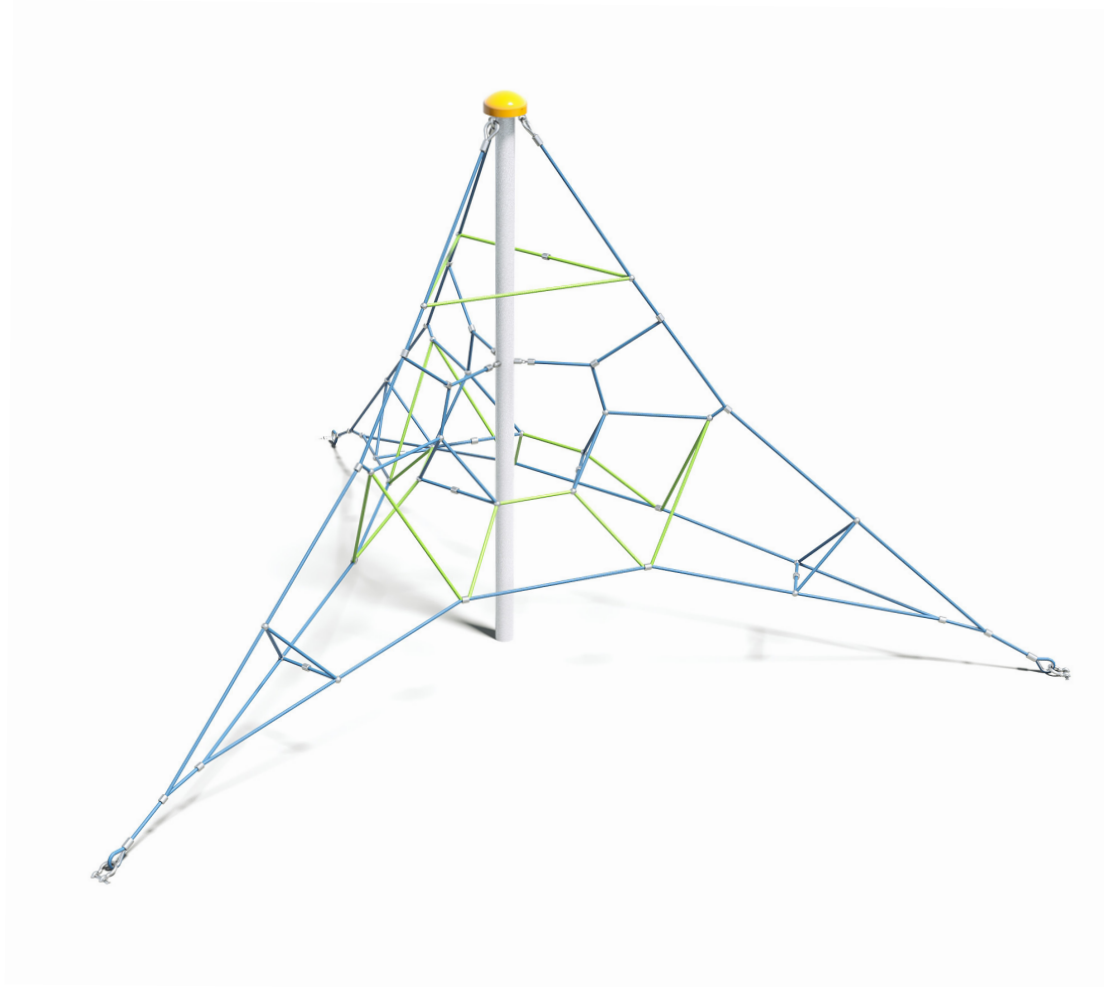

Users 1-5

Specifications

Max Height	3m
Fall Zone Area	38.6m ²
Max Fall Height	2m
Equipment Size	5.2m(w) x 5.2m(l) x 3m(h)

Materials & Equipment

Structure	Powdercoated stainless steel
Dynamic	18mm steel reinforced rope

Colours

[Click here](#) to see our Rope and Powdercoat colours or consult colours with Kaebel Leisure.

Side Elevation

Top View

DOWNLOADS

For access to our DWG files and High Resolution Product images, please [Click here](#) to login or create an account.