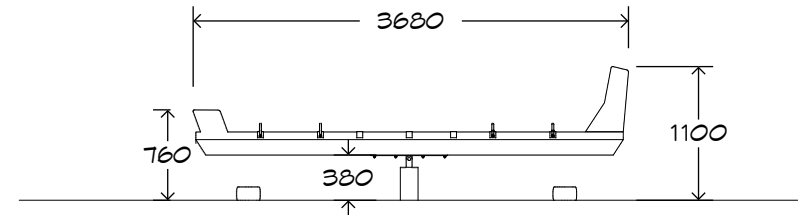

Product Sheet

Waka See Saw

SS02

Product Warranty

Playground Creations warrants its products to be free from defect in materials or workmanship during normal use and installation and in accordance with our specifications.

Full warranty details on request.

Disclaimer: This should be read in conjunction with the Playground Creations full warranty terms and conditions.

On H5 posts and stainless steel fabricated components

On steel equipment with forced movement

On HDPE (high density polyethylene) structural failure

On combination rope work and activity nets

On all moving components

SURFACING:
RECOMMENDED: 19 m²