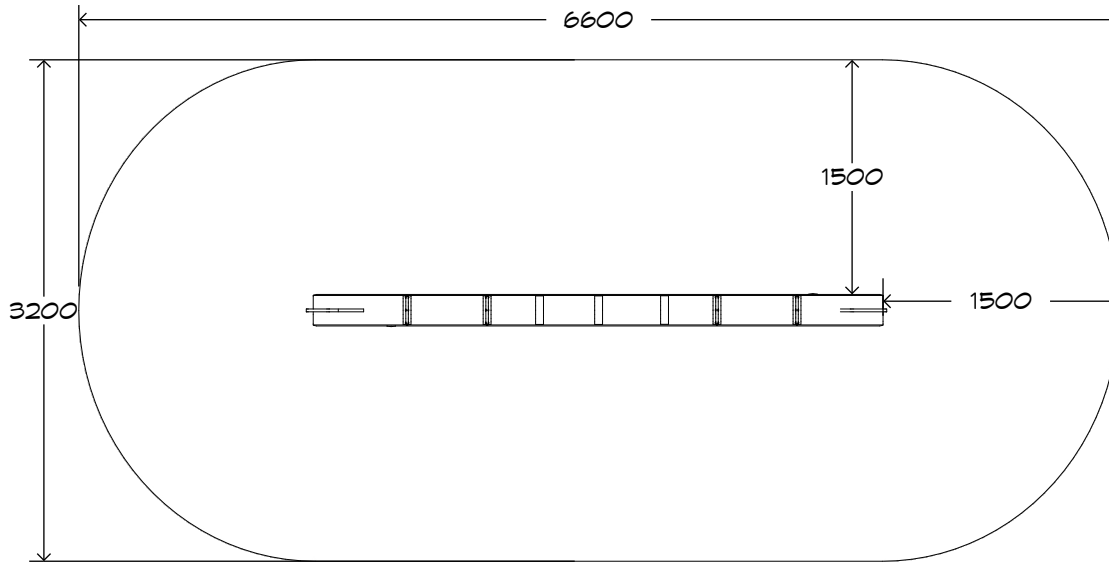

Product Sheet

Waka See Saw

SS02

Product Warranty

Playground Creations warrants its products to be free from defect in materials or workmanship during normal use and installation and in accordance with our specifications.

Full warranty details on request.

Disclaimer: This should be read in conjunction with the Playground Creations full warranty terms and conditions.

On H5 posts and stainless steel fabricated components

On steel equipment with forced movement

On HDPE (high density polyethylene) structural failure

On combination rope work and activity nets

On all moving components

SURFACING:
RECOMMENDED: 19 m²