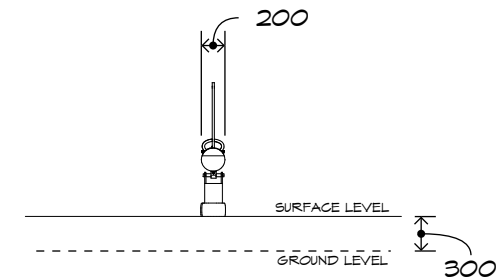

Product Sheet

Waka See Saw

SS02

Product Warranty

Playground Creations warrants its products to be free from defect in materials or workmanship during normal use and installation and in accordance with our specifications.

Full warranty details on request.

Disclaimer: This should be read in conjunction with the Playground Creations full warranty terms and conditions.

On H5 posts and stainless steel fabricated components

On steel equipment with forced movement

On HDPE (high density polyethylene) structural failure

On combination rope work and activity nets

On all moving components

SURFACING:
RECOMMENDED: 19 m²