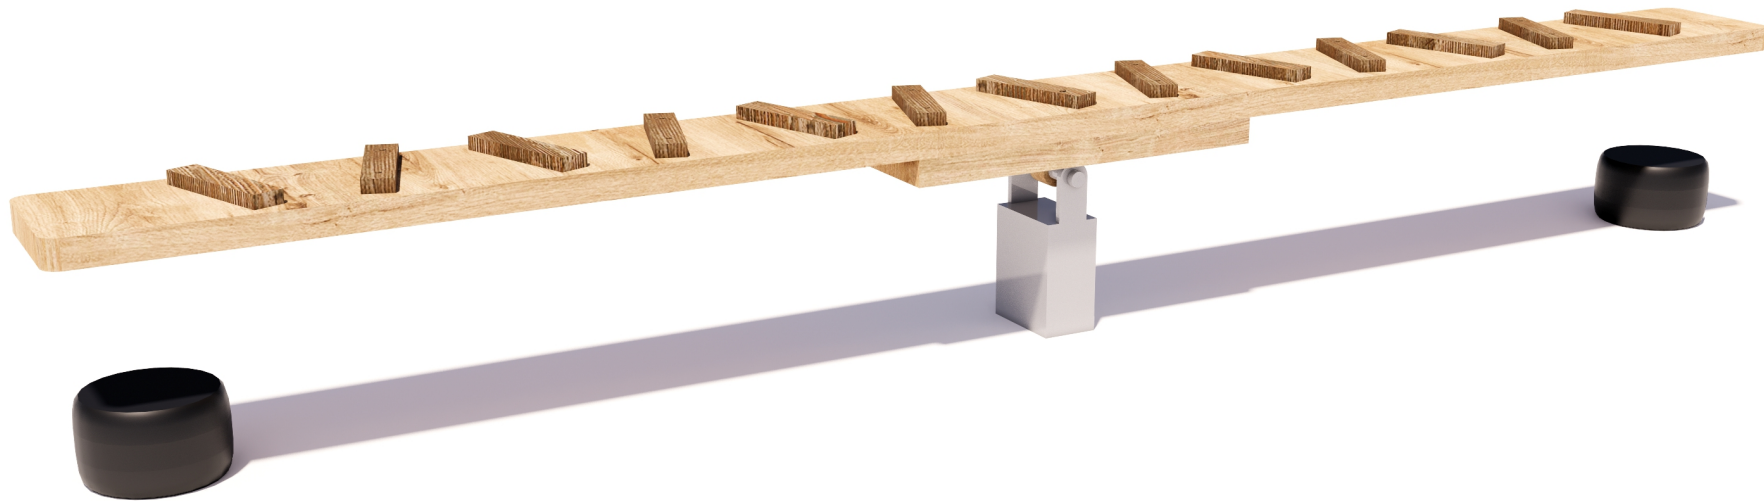

Product Sheet
Walk The Plank
SS03

CRITICAL
FALL HEIGHT
1.1m

TOTAL
HEIGHT
1.1m

RECOMMENDED
SURFACING
18m²

RECOMMENDED
AGE
2+

RECOMMENDED
USERS
1-2

NZS 5828:2015

Product Sheet

Walk The Plank

SS03

Product Warranty

Playground Creations warrants its products to be free from defect in materials or workmanship during normal use and installation and in accordance with our specifications.

On HDPE (high density polyethylene) structural failure

On combination rope work and activity nets

On all moving components

SURFACING:
RECOMMENDED: 18 m²