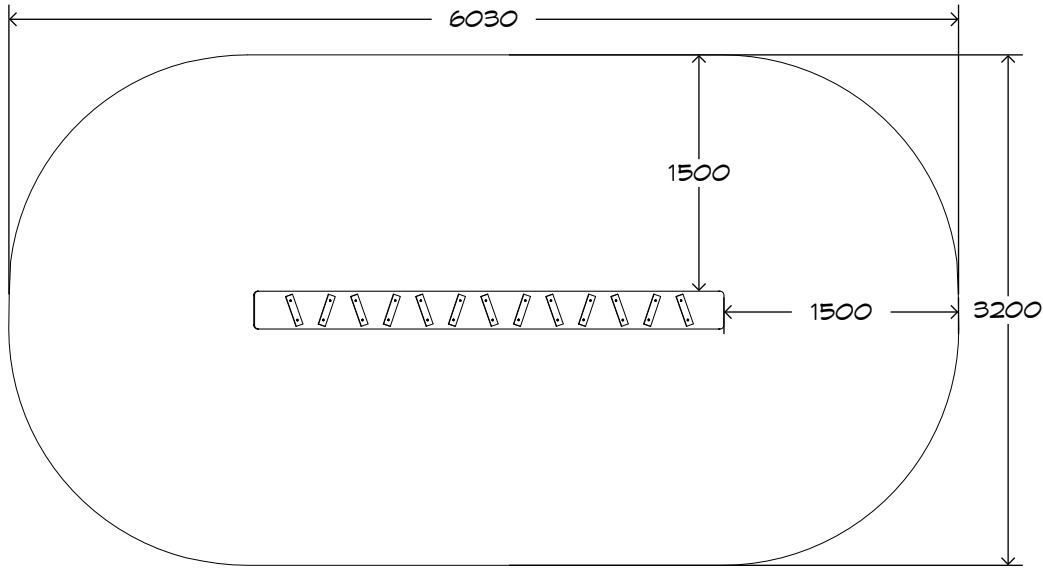

Product Sheet

Walk The Plank

SS03

Product Warranty

Playground Creations warrants its products to be free from defect in materials or workmanship during normal use and installation and in accordance with our specifications.

Full warranty details on request.

Disclaimer: This should be read in conjunction with the Playground Creations full warranty terms and conditions.

On H5 posts and stainless steel fabricated components

On steel equipment with forced movement

On HDPE (high density polyethylene) structural failure

On combination rope work and activity nets

On all moving components

SURFACING:
RECOMMENDED: 18 m²