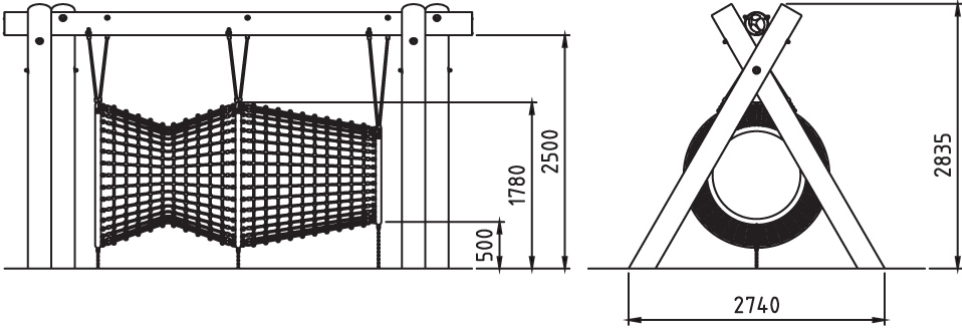

Side Elevation