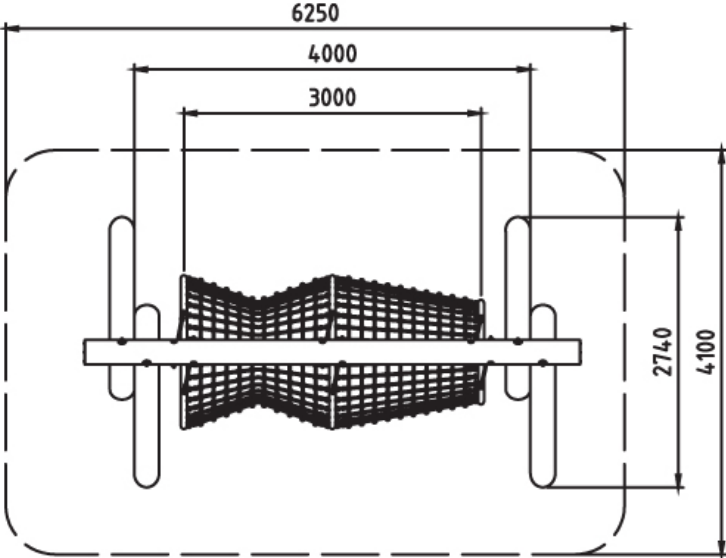

Users 1-12

Specifications

Max Height	2.8m
Fall Zone Area	25.2m ² (Net A/A)
Max Fall Height	1.8m
Equipment Size	2.7m(w) x 5m(l) x 2.8m(h)

Materials & Equipment

Structure	Rounded Hardwood Logs
Dynamic	16mm steel reinforced rope

Colours

[Click here](#) to see our Rope and Powdercoat colours or consult colours with Kaebel Leisure.

Side Elevation

Top View

DOWNLOADS

For access to our DWG files and High Resolution Product images, please [Click here](#) to login or create an account.