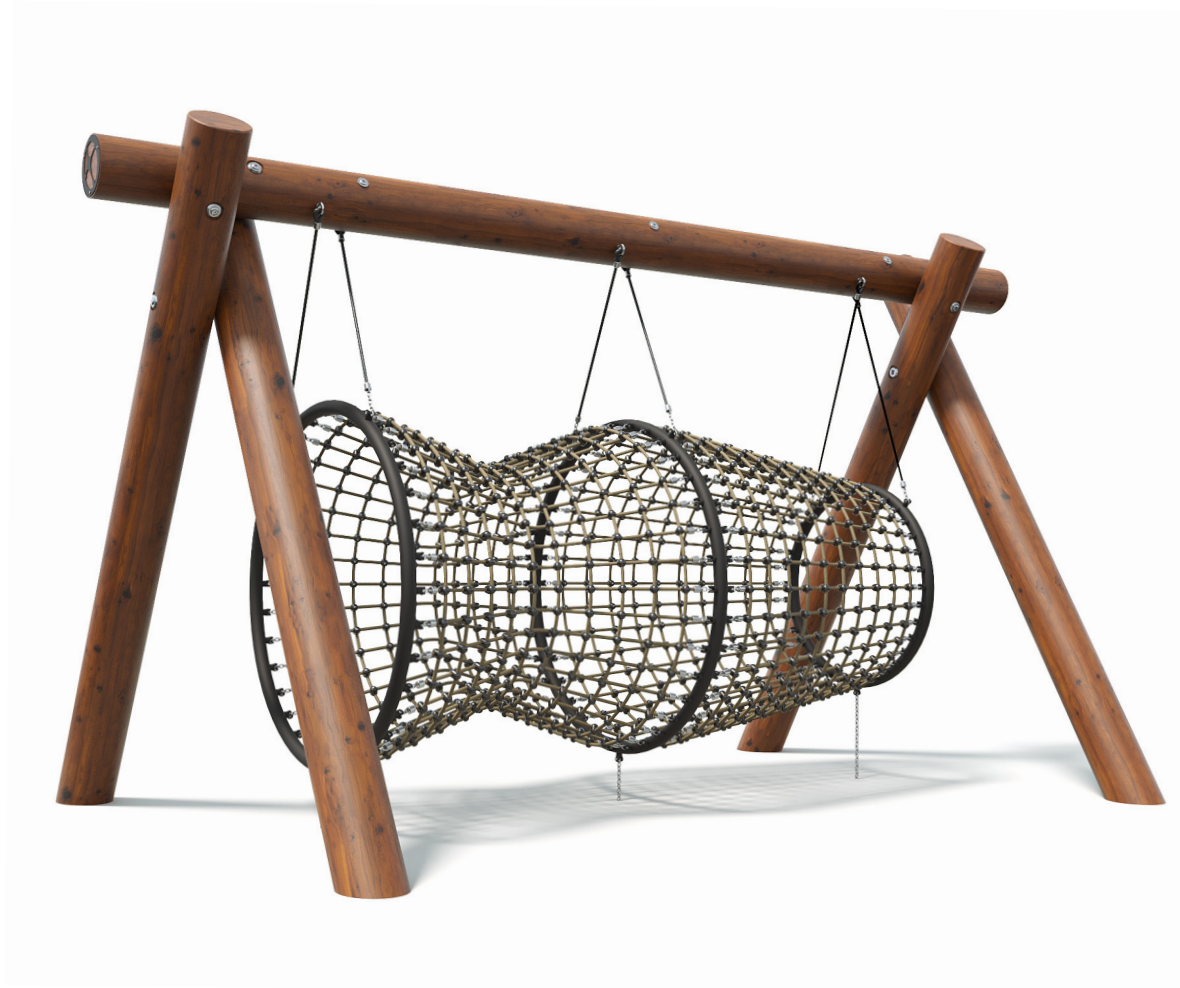

Users 1-12

Specifications

Max Height	2.8m
Fall Zone Area	25.2m ² (Net A/A)
Max Fall Height	1.8m
Equipment Size	2.7m(w) x 5m(l) x 2.8m(h)

Materials & Equipment

Structure	Rounded Hardwood Logs
Dynamic	16mm steel reinforced rope

Colours

[Click here](#) to see our Rope and Powdercoat colours or consult colours with Kaebel Leisure.

Side Elevation

Top View

DOWNLOADS

For access to our DWG files and High Resolution Product images, please [Click here](#) to login or create an account.