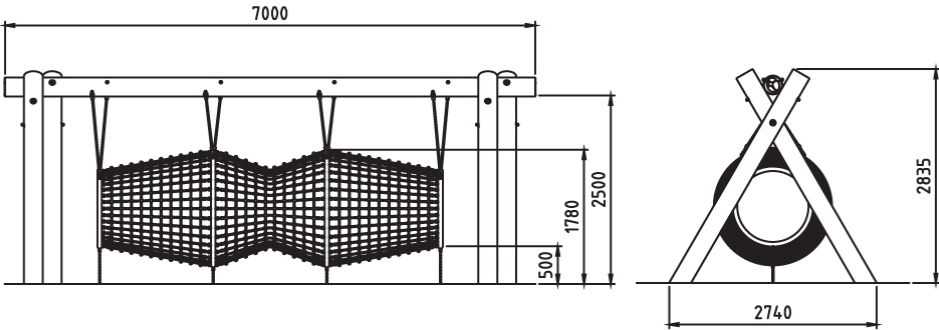

Side Elevation