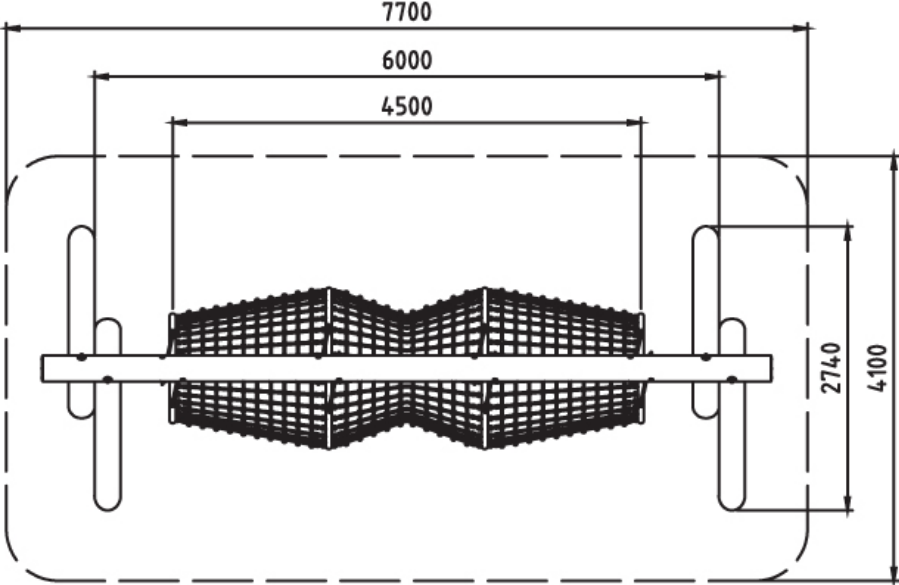

Top View

DOWNLOADS

For access to our DWG files and High Resolution Product images, please [Click here](#) to login or create an account.